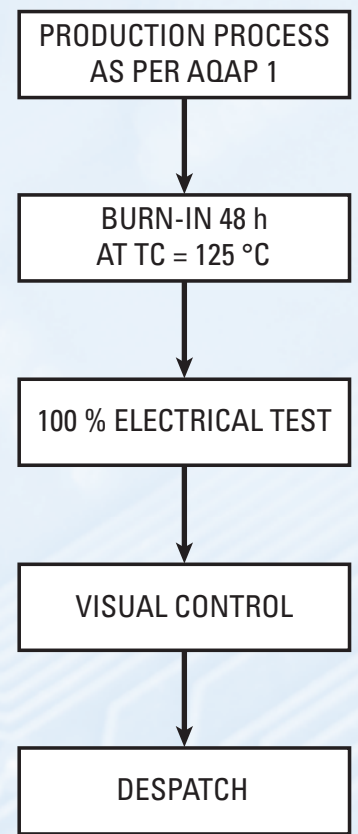

Die M-Version von DSI!

Gefertigt und getestet nach MIL-S-19500 (AQAP 1) mit Burn-In.

Prozessdiagramm

Finden Sie heraus, wie DSI-M speziell IHNEN helfen kann!

Ihr Vertrieb und Ansprechpartner: